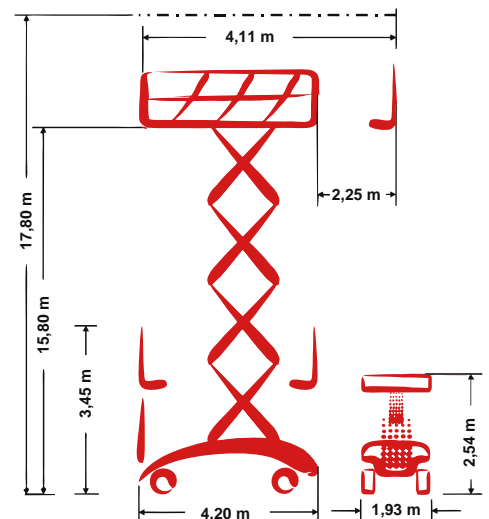

Product diagram

We reserve the right to make technical changes / improvements.

Platformers Business

PB Liftechnik GmbH | Gewerbegebiet Gassenäcker | 89429 Oberbechingen

Telefon: +49 (0) 90 77 - 95 00 - 0 | Telefax: +49 (0) 90 77 - 95 00 - 40

E-Mail: info@pbgmbh.de | Website: www.pbgmbh.de