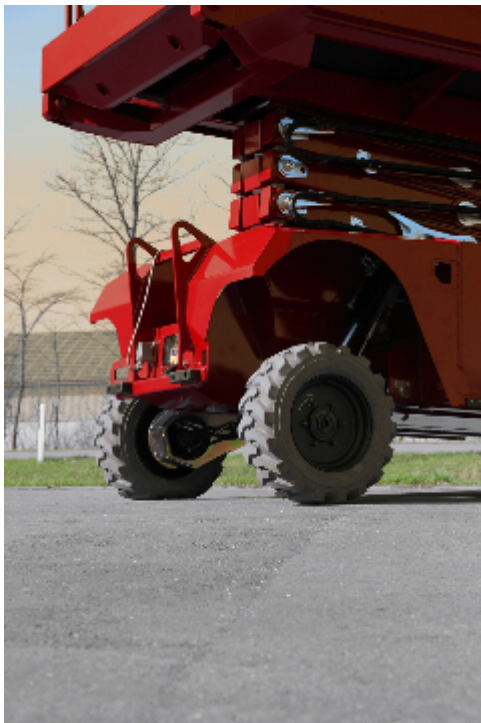

PB S175-19E 4x4

Self-propelled Scissor lift

17,80 m Working height

1,93 m Total width

indoor + outdoor

Technical specifications

	Working height	17,80 m		Platform extension (scissors)	2,25 m
	Platform height	15,80 m		Gradeability	30 %
	Lift capacity	500 kg		Speed - stowed	1,44 km/h
	Lift capacity platform extension	500 kg		Speed - raised	0,31 km/h
	Total length	4,20 m		Drive type	Electro-hydraulic drive
	Total width	1,93 m		Battery capacity	625 Ah
	Total height	3,45 m		Area of application	indoor + outdoor
	Turning radius outside	2,54 m		People indoor	4
	Transport height	2,54 m		People outdoor	4
	Total weight	9.030 kg		Drivable at full height	Yes

Product description

- By the hydraulic extension the platform can be enlarged to the gigantic size up to 6,36 m x 1,88 m
- The front axle as a permanent swing axle and the two rear single leveling axles guarantee an excellent traction
- The standard 4x4-drive master even the most difficult grounds – and that both indoor and outdoor with 17,80 m working height
- Even in a sloping position within 3° inclination and with ground pressure of the tires, the working platform can be moved at full height
- Ideal for use in contrary, confined and uneven conditions e.g. at inner city-, tunnel-, mining- or underground carpark works

E-Mail: info@pbgmbh.de | Website: www.pbgmbh.de

PB S175-19E 4x4

Self-propelled Scissor lift

17,80 m Working height

1,93 m Total width

indoor + outdoor

Product images

We reserve the right to make technical changes / improvements.