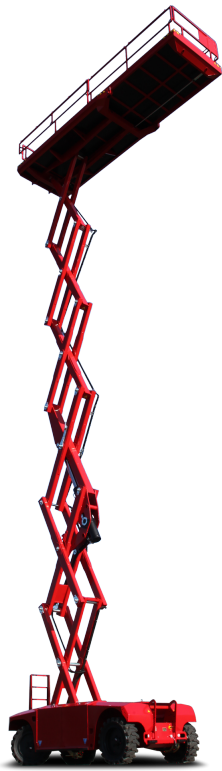

PB S175-19E 4x4

Self-propelled Scissor lift

17,80 m Working height

1,93 m Total width

indoor + outdoor

Technical specifications

	Working height	17,80 m		Platform extension (scissors)	2,25 m
	Platform height	15,80 m		Gradeability	30 %
	Lift capacity	500 kg		Speed - stowed	1,44 km/h
	Lift capacity platform extension	500 kg		Speed - raised	0,31 km/h
	Total length	4,20 m		Drive type	Electro-hydraulic drive
	Total width	1,93 m		Battery capacity	625 Ah
	Total height	3,45 m		Area of application	indoor + outdoor
	Turning radius outside	2,54 m		People indoor	4
	Transport height	2,54 m		People outdoor	4
	Total weight	9.030 kg		Drivable at full height	Yes

Product description

- By the hydraulic extension the platform can be enlarged to the gigantic size up to 6,36 m x 1,88 m
- The front axle as a permanent swing axle and the two rear single leveling axles guarantee an excellent traction
- The standard 4x4-drive master even the most difficult grounds – and that both indoor and outdoor with 17,80 m working height
- Even in a sloping position within 3° inclination and with ground pressure of the tires, the working platform can be moved at full height
- Ideal for use in contrary, confined and uneven conditions e.g. at inner city-, tunnel-, mining- or underground carpark works

E-Mail: info@pbgmbh.de | Website: www.pbgmbh.de

PB S175-19E 4x4

Self-propelled Scissor lift

17,80 m Working height

1,93 m Total width

indoor + outdoor

Product images

We reserve the right to make technical changes / improvements.